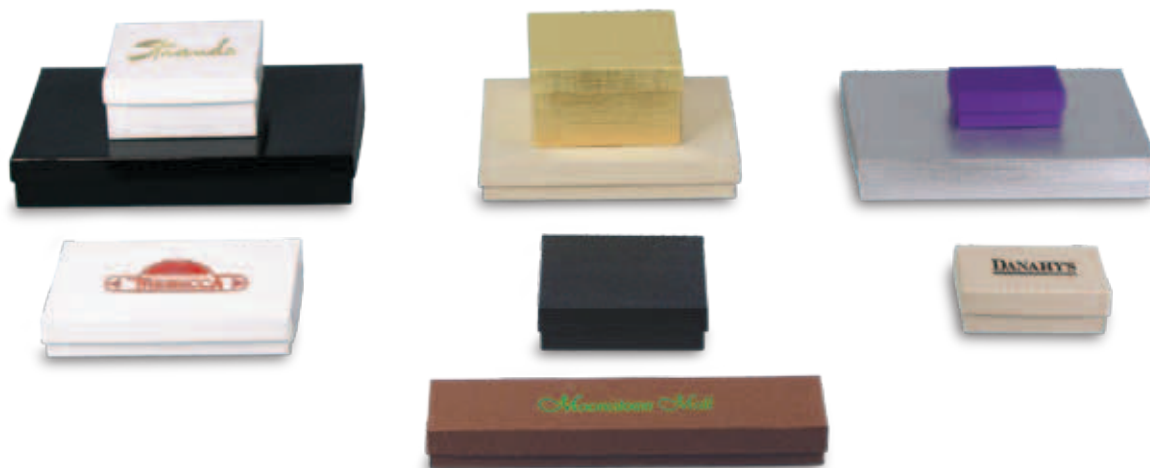

## jewelry boxes

Made from 100% recycled board.

May be hot stamped (except white swirl embossed and embossed foils). See pp.123-126.

Made  
in USA 

- Boxes are made with rigid white lined board and filled with non-tarnishing jeweler's cotton.